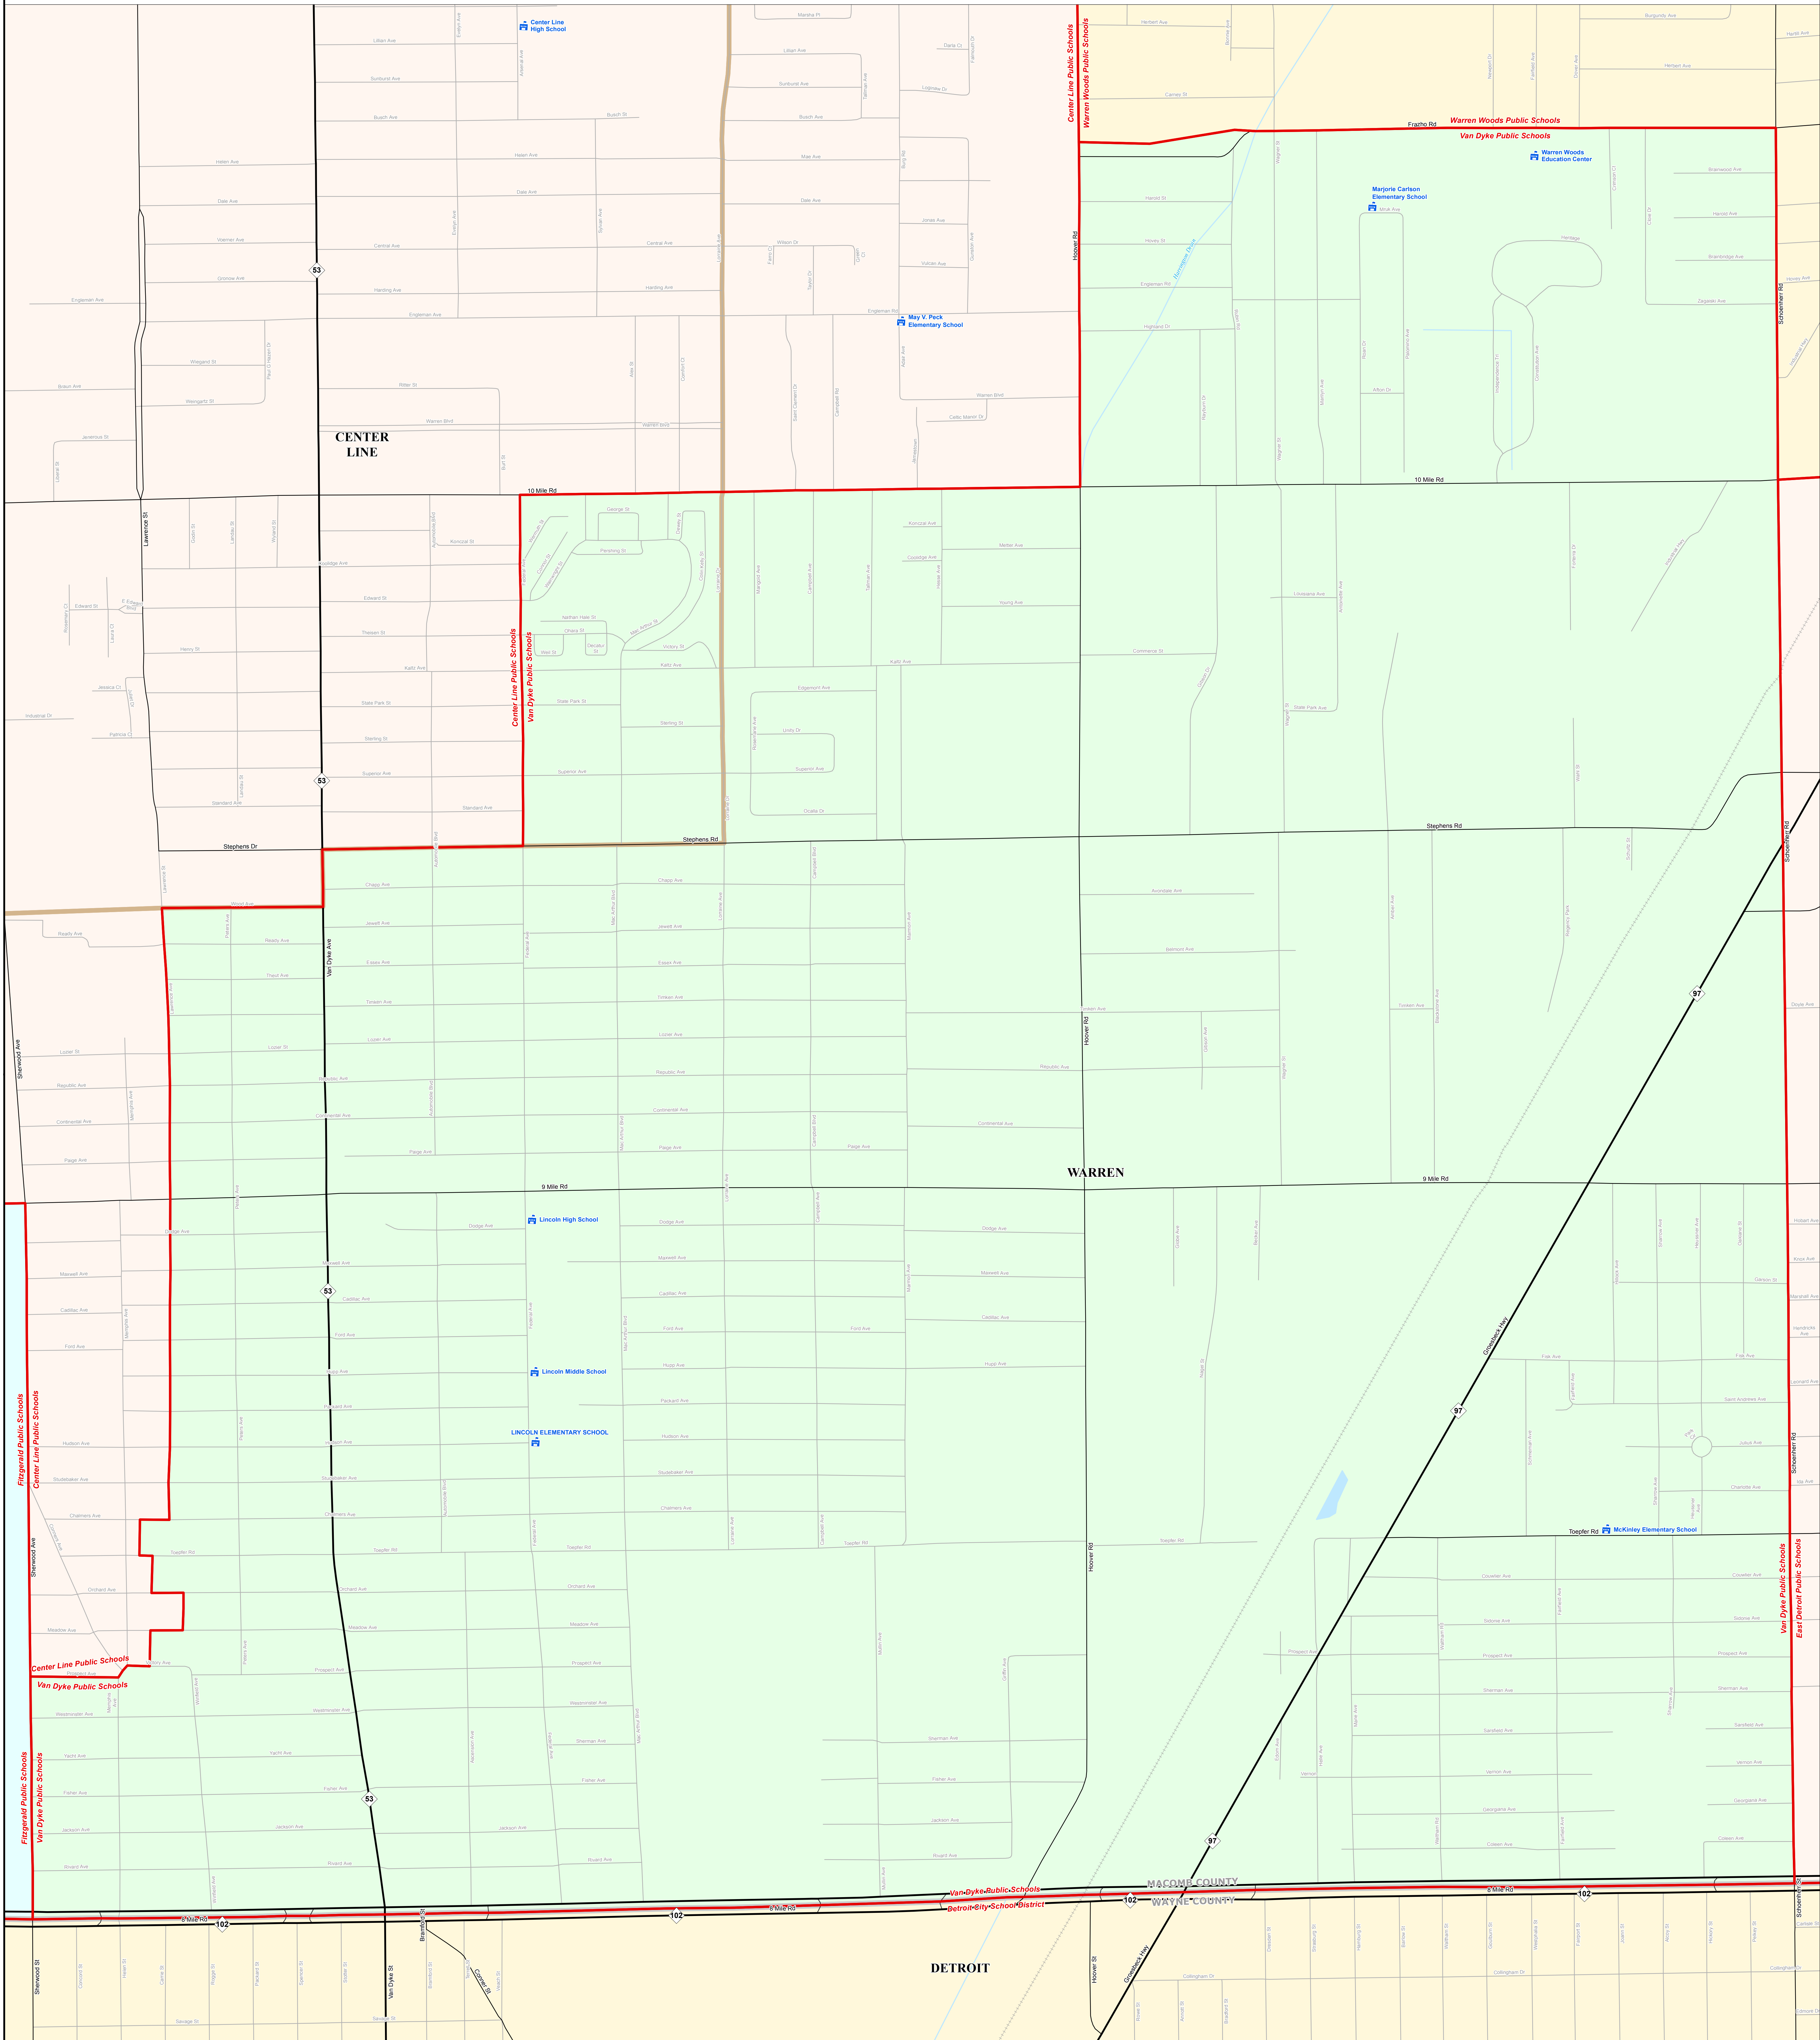

VAN DYKE PUBLIC SCHOOLS

Macomb ISD

0 0.25 0.5 1 Miles

*Note: Non K-12 School Districts identified with Asterisk (*) in Name

11/14/13

Legend

School District	School	Railroad
County	Water Feature	River, Stream, or Drain
City	Freeway	Primary Road
Township	Highway	Local Road
Village		
Census Designated Place		

Source: Michigan Geographic Framework, v13a